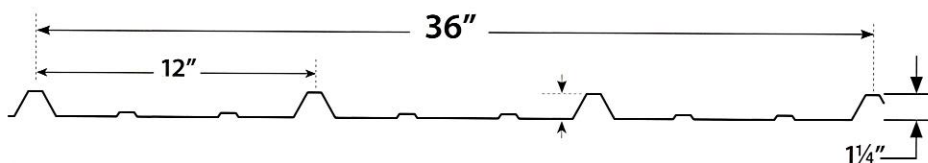

3090 Sportsman Road, Apollo, PA 15613
www.goodviewmetals.com

26 GA PGH Rib Profile

26 GA PBR Panel

SHERWIN-WILLIAMS
 Coil Coatings

WeatherXL™

Sherwin-Williams® and WeatherXL™ are trademarks of SWIMC LLC.

40 Year
 Limited Paint
 Warranty