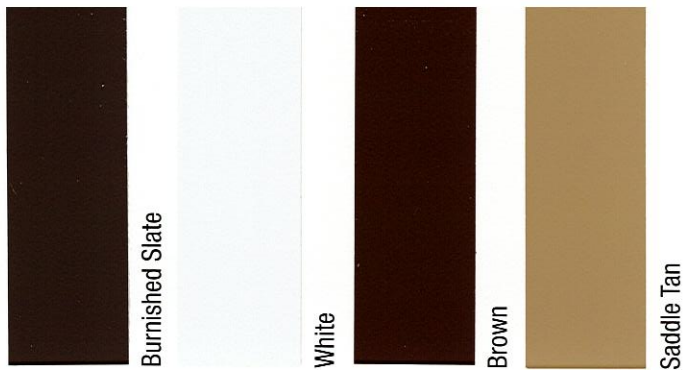

Charcoal Textured

Red Textured

Burgundy Textured

Burnished Slate Textured

Brown Textured

Black Textured

Ash Gray Textured

Green Textured

Gallery Blue Textured

White Textured

Galvalume

Copper Penny

Burnished Slate

Burgundy

Buckskin

White

40 Year
Limited Paint
Warranty

Crimson Red

Gallery Blue

Black

Charcoal

Brown

Dark Red

Clay

Evergreen

Ivory

Saddle Tan

Rustic Red

Ocean Blue

Ash Gray

Light Stone

Old Town Gray