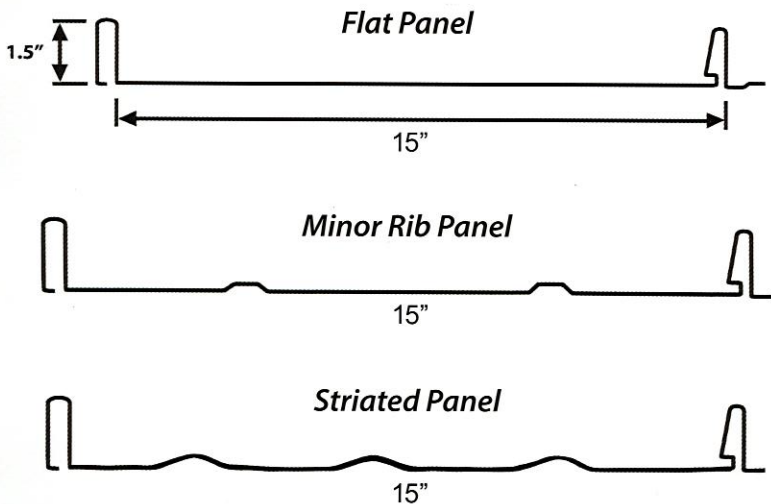

3090 Sportsman Road, Apollo, PA 15613

www.goodviewmetals.com

26 GA Standing Seam

Premium Galvalume Metal

SHERWIN-WILLIAMS
Coil Coatings

WeatherXL™

Sherwin-Williams® and WeatherXL™ are trademarks of SWIMC LLC.