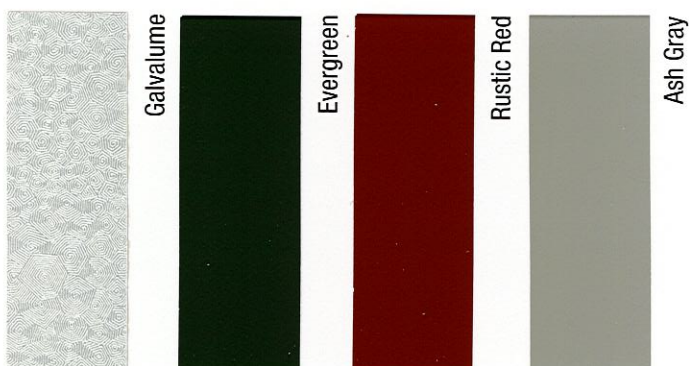

Charcoal Textured

Red Textured

Burgundy Textured

Burnished Slate Textured

Brown Textured

Black Textured

Ash Gray Textured

Green Textured

Gallery Blue Textured

White Textured

Galvalume

Copper Penny

Burnished Slate

Burgundy

Buckskin

White

Evergreen

Ivory

Saddle Tan

Rustic Red

Ocean Blue

Ash Gray

Light Stone

Old Town Gray

Light Stone

Old Town Gray

Black

Gallery Blue

Crimson Red

Copper Penny

Charcoal

Clay