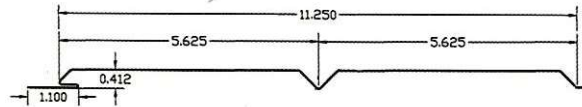

Ocean Blue

Ash Gray

Light Stone

Old Town Gray

3090 Sportsman Road, Apollo, PA 15613

www.goodviewmetals.com

PGH Rib Profile

Metal Soffit Profile