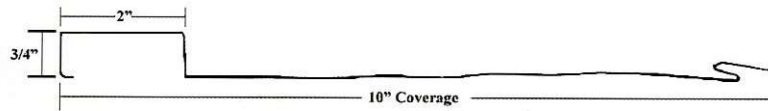

Metal Board & Batten Siding

Premium Galvalume Metal

SHERWIN-WILLIAMS
Coil Coatings

WeatherXL™

Sherwin-Williams® and WeatherXL™ are trademarks of SWIMC LLC.

40 Year
Limited Paint
Warranty