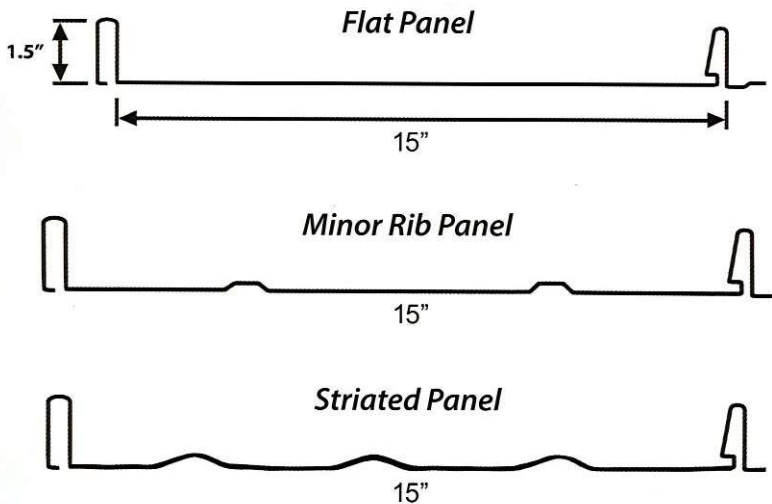

3090 Sportsman Road, Apollo, PA 15613

www.goodviewmetals.com

26 GA Standing Seam

Premium Galvalume Metal

SHERWIN-WILLIAMS
Coil Coatings

WeatherXL™

Sherwin-Williams® and WeatherXL™ are trademarks of SWIMC LLC.